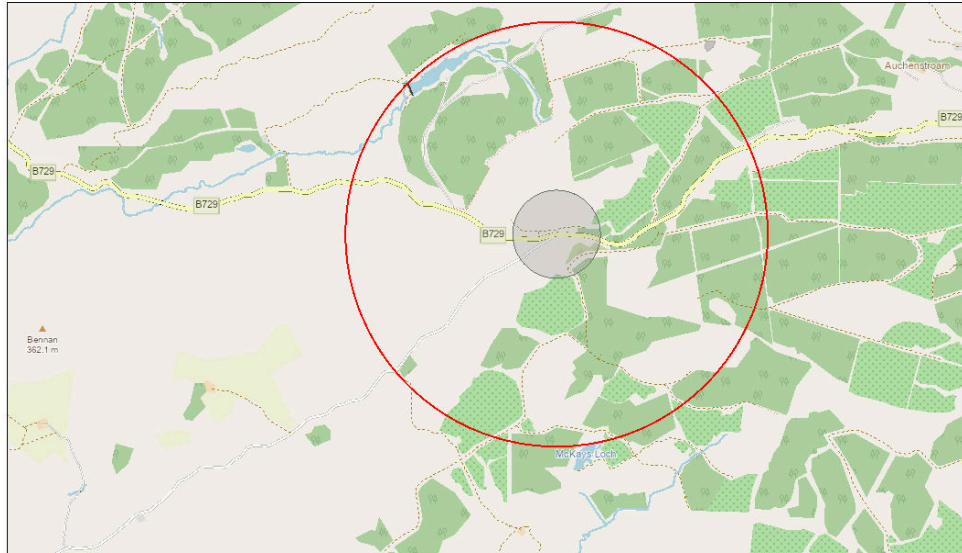

Screening Report

Area of Interest (AOI) Information

Area : 5,000,619.01 m²

Apr 26 2024 18:23:45 British Summer Time

1:36,112
0 0.17 0.35 0.7 mi
0 0.28 0.55 1.1 km
Map data © OpenStreetMap contributors, Microsoft, Facebook, Inc. and its affiliates, Esri Community Maps contributors, Map layer by Esri

Summary

Name	Count	Area(m²)	Length(m)
Accidents	0	N/A	N/A
Vehicles	0	N/A	N/A
Casualties	0	N/A	N/A

Screening Report - b7000

Area of Interest (AOI) Information

Area : 890,445.91 m²

Dec 20 2023 12:19:48 Greenwich Mean Time

Map data © OpenStreetMap contributors, Microsoft, Facebook, Inc. and its affiliates, Esri, Community Maps contributors, Mapbox by Esri

Summary

Name	Count	Area(m ²)	Length(m)
Accidents	0	N/A	N/A
Vehicles	0	N/A	N/A
Casualties	0	N/A	N/A