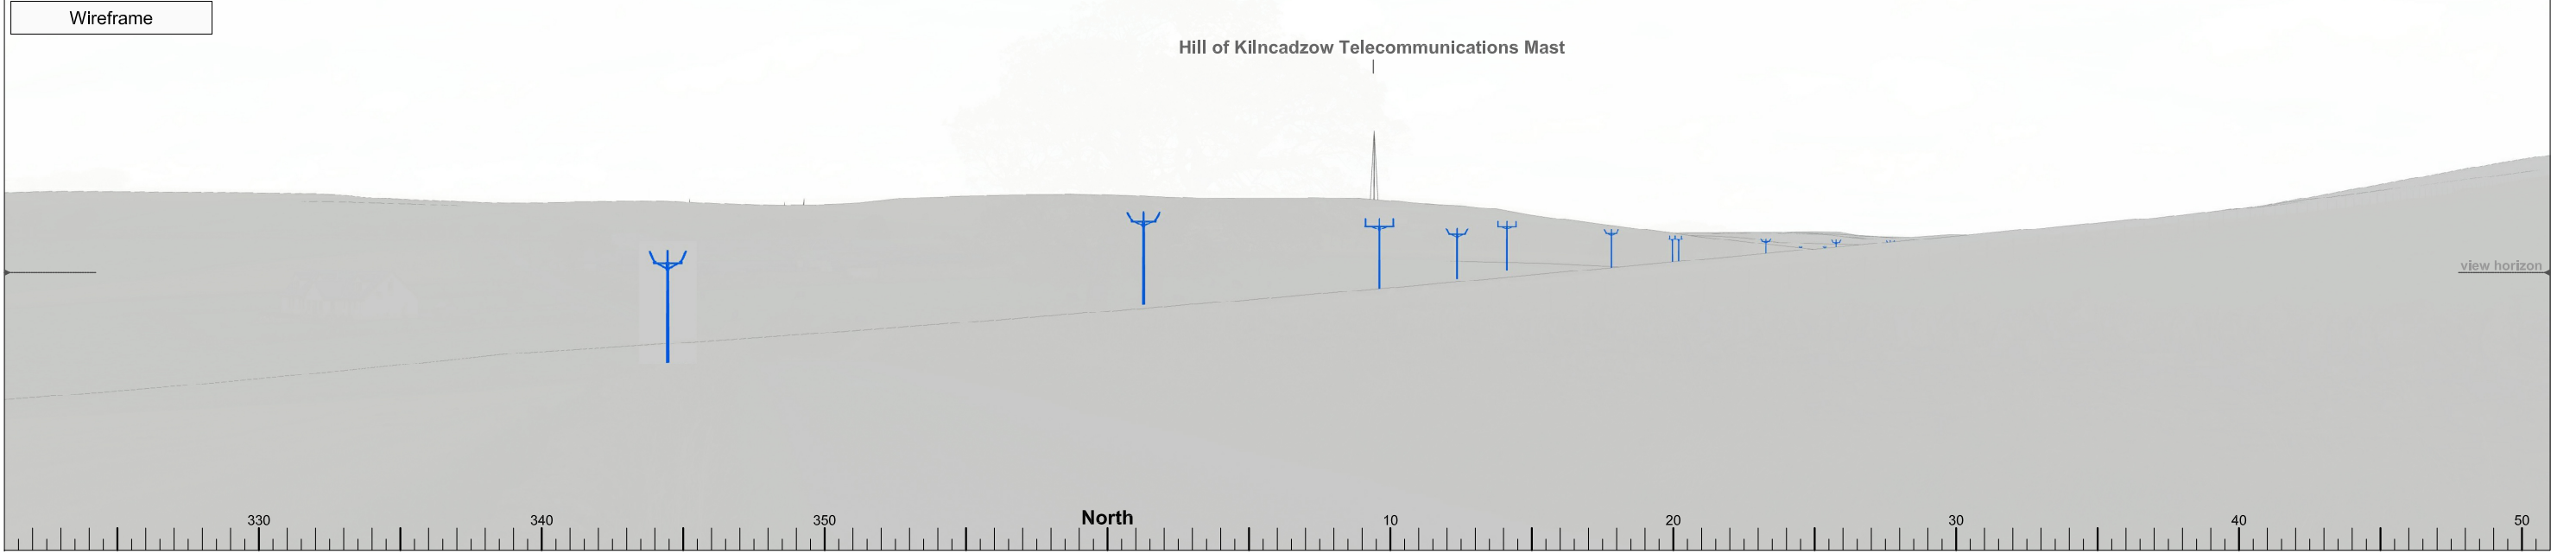

Photograph

Wireframe

Photomontage

► Viewpoint 6 Minor Road, near Collielaw Cottage

View B

Bearing to centre of view:

6°

Horizontal field of view:

90°

Recommended viewing distance at A3:

25 cm

Figure A6.12.2