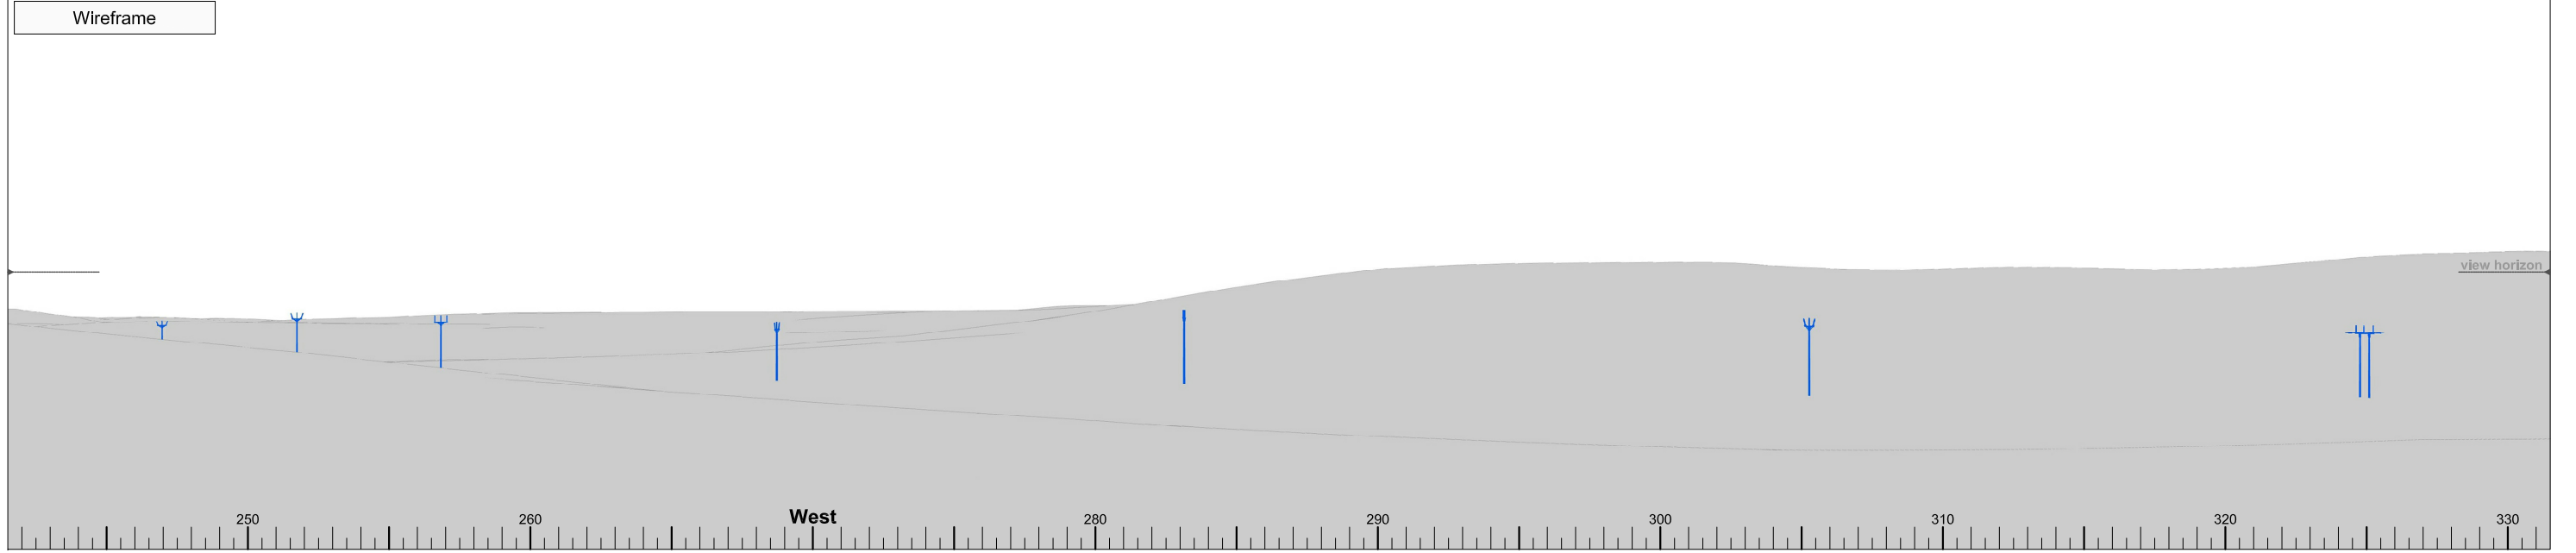

Photograph

Wireframe

Photomontage

► Viewpoint 5 A721, near Muirhead

View A

Bearing to centre of view:

286.5°

Horizontal field of view:

90°

Recommended viewing distance at A3:

25 cm

Figure A6.11.1